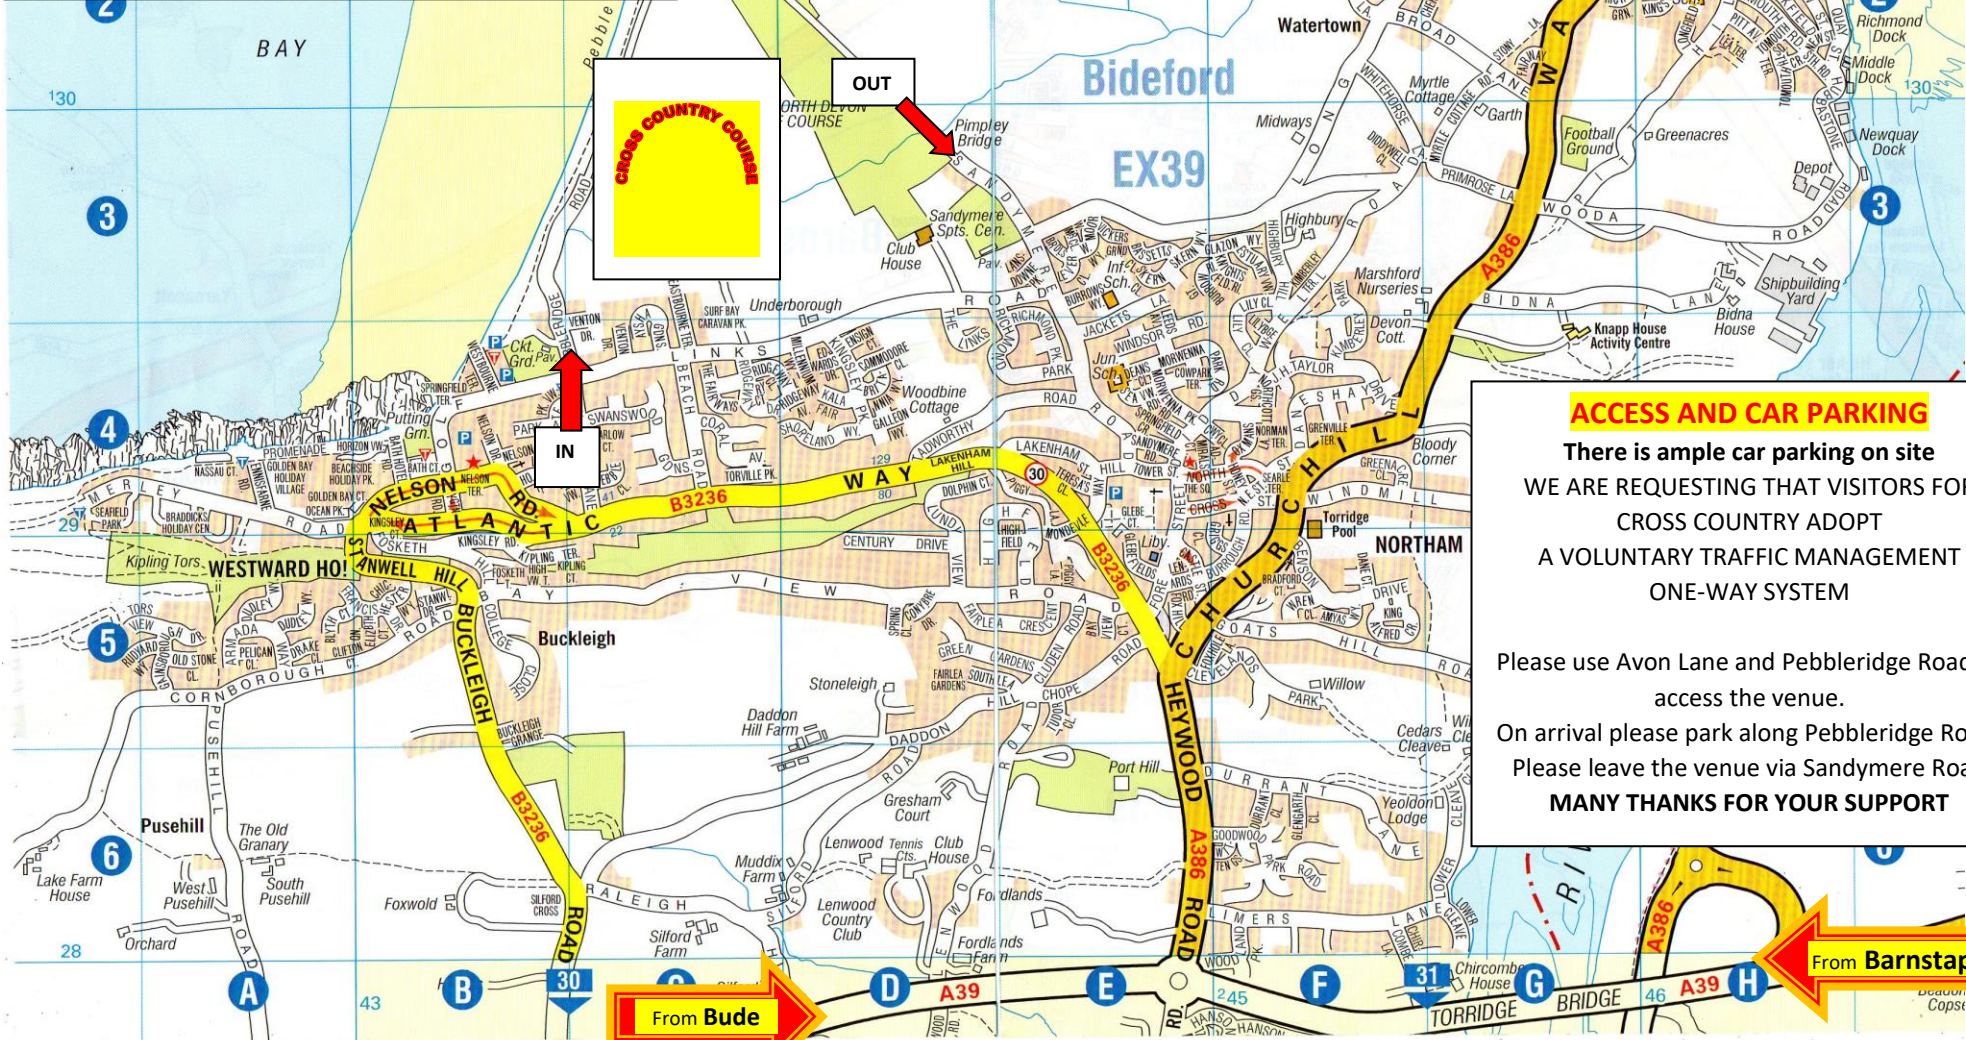

Westward League Cross Country
(Sponsored by Charles Stanley)
 in conjunction with
BREMCO North Devon Cross Country League
 Northam Burrows, Westward Ho!
 Sunday 12th January, 2025 / Sunday 2nd February 2025.

CROSS COUNTRY COURSE

OUT

IN

ACCESS AND CAR PARKING
 There is ample car parking on site
 WE ARE REQUESTING THAT VISITORS FOR
 CROSS COUNTRY ADOPT
 A VOLUNTARY TRAFFIC MANAGEMENT
 ONE-WAY SYSTEM
 Please use Avon Lane and Pebbleridge Road to
 access the venue.
 On arrival please park along Pebbleridge Road.
 Please leave the venue via Sandymere Road
MANY THANKS FOR YOUR SUPPORT