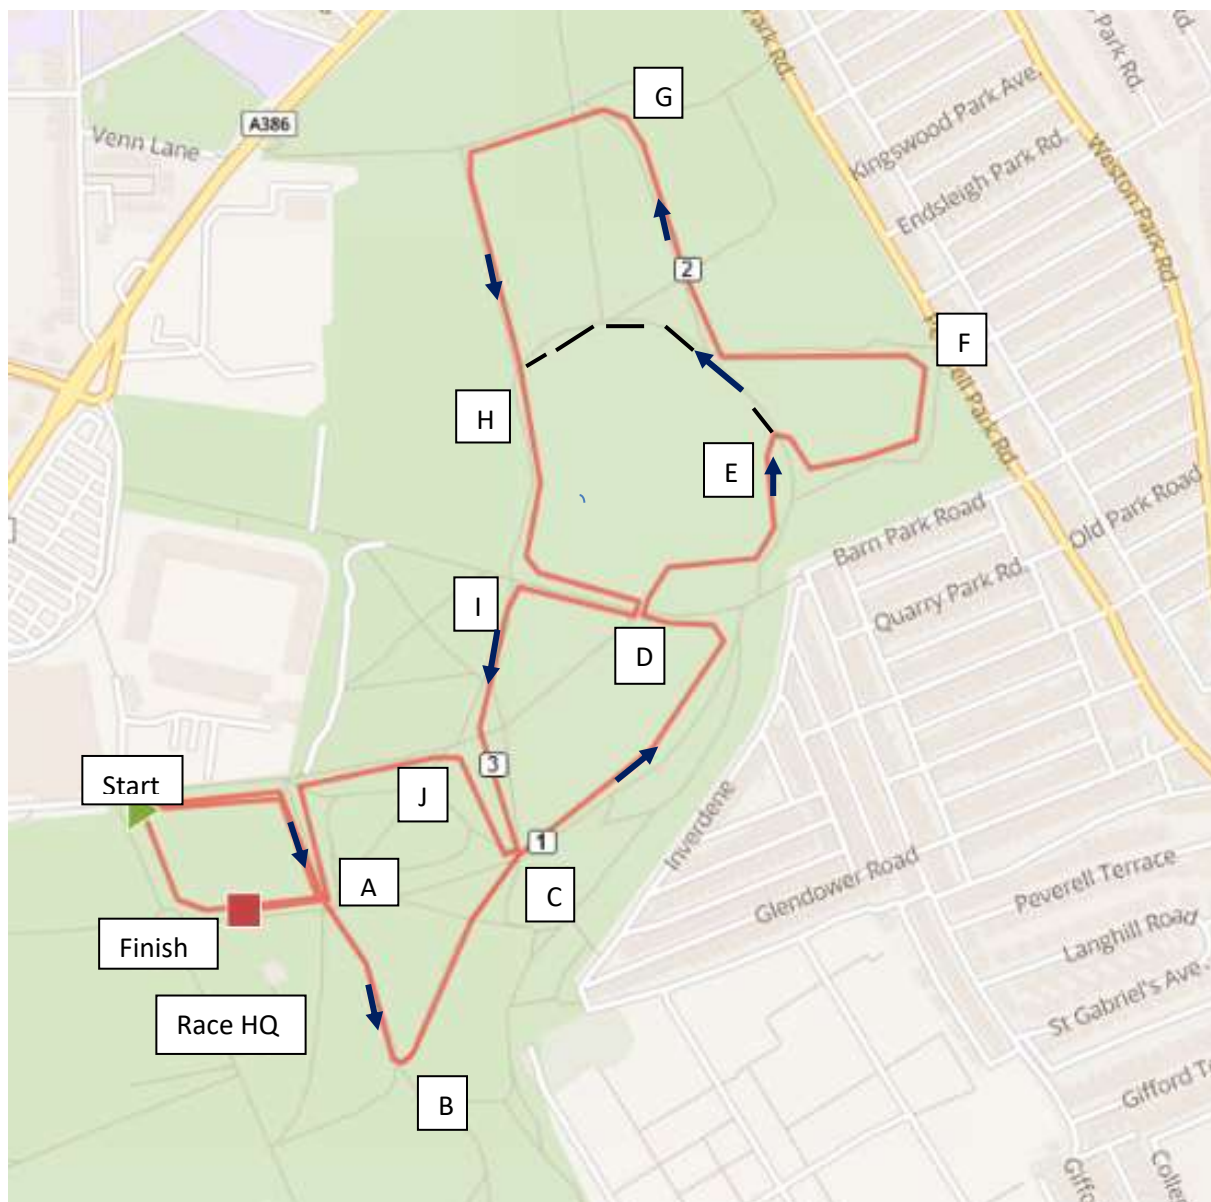

The final fixture of the 2021/22 season will now take place in Plymouth. Car parks are free and shown on map. Race HQ and registration will be in the Community Hub building next to the start/finish. There are toilets and changing here and additional public toilets in Life Centre and also a Café in the park near the start/finish and in the Life Centre. Please note no muddy footwear will be allowed in the hub main building or Life centre. Course is a **reverse direction** of the first fixture and is suitable for spikes but there are some concrete paths to cross. Please ensure discs are handed in as soon as possible to the Race HQ after each race. Venue Postcode is PL2 3DG.

Race timetable

12.15pm	U11 Boys/Girls	1840m	2 x Start Lap – A-B-C-J-A-Finish
12.30pm	U17M/U17W/SW	5530m	Start Lap - 1 x Medium and 1 x Large Laps-Finish
1.10pm	U13 Girls	2730m	Start Lap -1 x Medium Lap-Finish
1.30pm	U13 Boys	2730m	Start Lap -1 x Medium Lap-Finish
1.50pm	Senior Men	8980m	Start Lap -3 x Large Laps-Finish
2.45pm	U15 Girls and Boys	3380m	Start Lap -1 x Large Lap-Finish

Presentations will take place in the Hub after the event.

Start Lap – One complete lap of start field then to A (500m)

Medium Lap: A-B-C-D-E-H-D-I-C-J-A (2150m) – As large except follow dotted line

Large Lap: A-B-C-D-E-F-G-H-D-I-C-J-A (2800m)